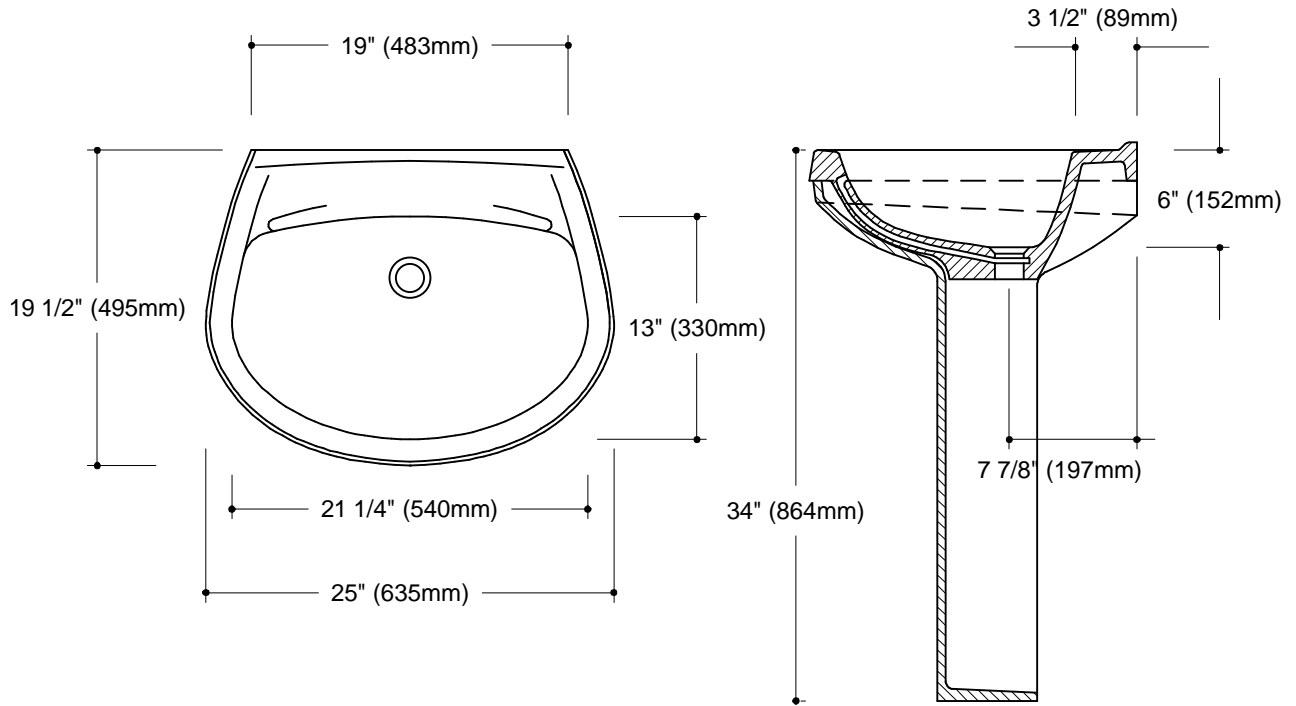

GRUBER SYSTEMS RESERVES THE RIGHT TO CHANGE THIS INFORMATION AT ANY TIME WITHOUT PRIOR NOTICE. ISSUED BY GRUBER SYSTEMS INC., 25636 AVENUE STANFORD, VALENCIA, CA 91355, USA. COPYRIGHT 2000

MOLD PART	CATALOG No.	DESCRIPTION
MALE	22639	LO-PRO PEDESTAL BASIN
FEMALE	426398	FFO LO-PRO PEDESTAL BASIN
PED.MALE	22640	LO-PRO PEDESTAL
PED.FEMALE	426408	FFO LO-PRO PEDESTAL
NAME	LO-PRO PEDESTAL WASHBASIN	
CAST WEIGHT	SCALE 1" = 1' 0"	DATE 9-18-00 PAGE No. PD-2