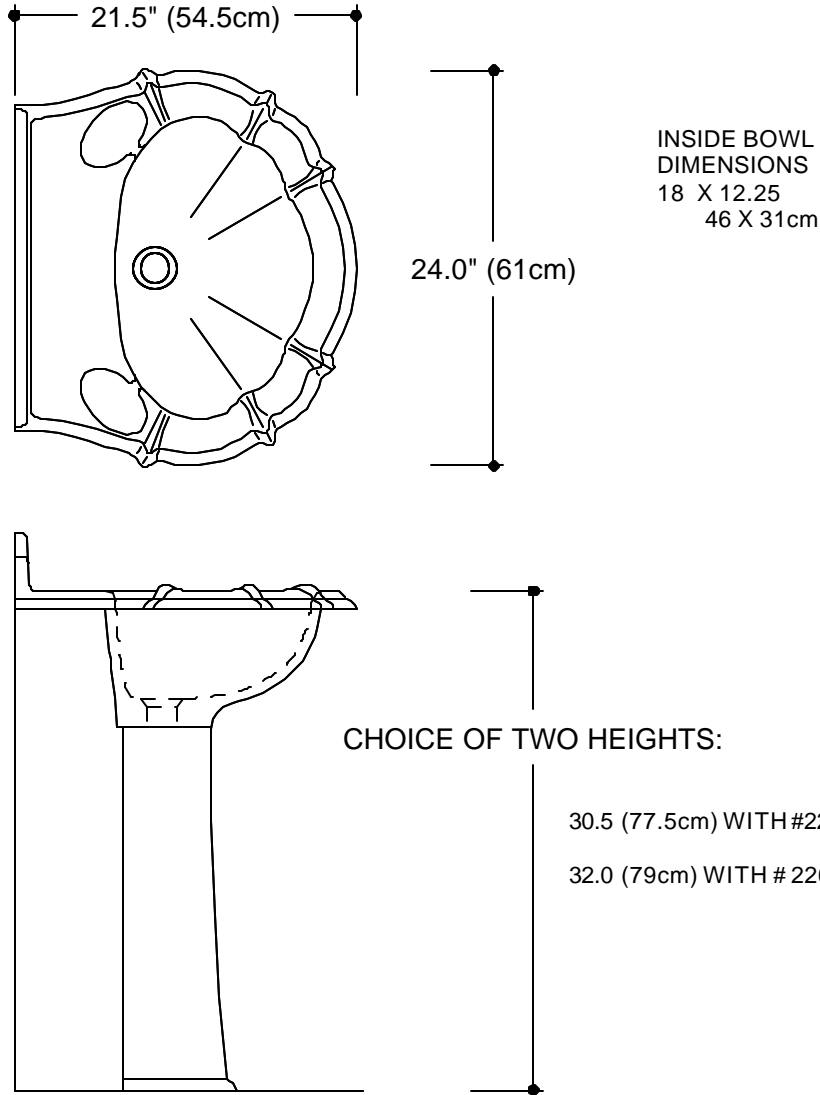

GRUBER SYSTEMS RESERVES THE RIGHT TO CHANGE THIS INFORMATION AT ANY TIME WITHOUT PRIOR NOTICE. ISSUED BY GRUBER SYSTEMS INC., 25636 AVENUE STANFORD, VALENCIA, CA 91355, USA. COPYRIGHT 1999.

MOLD PART	CATALOG No.	DESCRIPTION
BOWL		
MALE	22630 M	FDL PEDESTAL BASIN
FEMALE	426308 M	FFO-FDL PEDESTAL NO OVERFLOW
FEMALE	426298 M	FFO-FDL PEDESTAL WITH OVERFLOW
PEDESTAL		
MALE	22631 M	FDL PEDESTAL
FEMALE	426318 M	FFO-FDL PEDESTAL
MALE	22632 M	FDL PEDESTAL TALL
FEMALE	426328 M	FFO-FDL PEDESTAL TALL
NAME	FDL PEDESTAL WASHBASIN	
CAST WEIGHT	SCALE 1" = 1' 0"	DATE 5-1-99
		PAGE No. PD 6