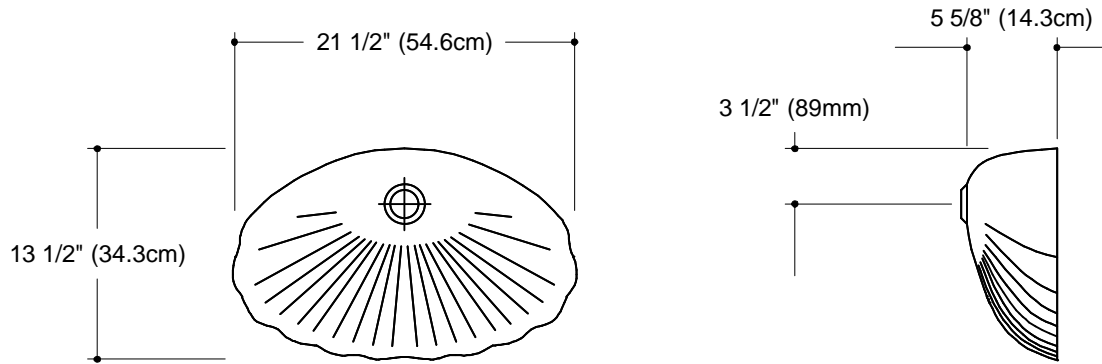

GRUBER SYSTEMS RESERVES THE RIGHT TO CHANGE THIS INFORMATION AT ANY TIME WITHOUT PRIOR NOTICE. ISSUED BY GRUBER SYSTEMS INC., 25636 AVENUE STANFORD, VALENCIA, CA 91355, USA. COPYRIGHT 2002

MOLD PART	CATALOG No.	DESCRIPTION
MALE	20037	108-P MOANA
FEMALE	400377	F-108-P MOANA
PERMANENT HATS	00217	PH-P
	00229	PH-P NO OVERFLOW
REUSABLE HATS	013628	RH-P SQUARE
	015080	RH-P VEN UNTRIMMED
NAME	108 MOANA	
CAST WEIGHT	SCALE 1" = 1' 0"	DATE 8-30-02 PAGE No. BF-19